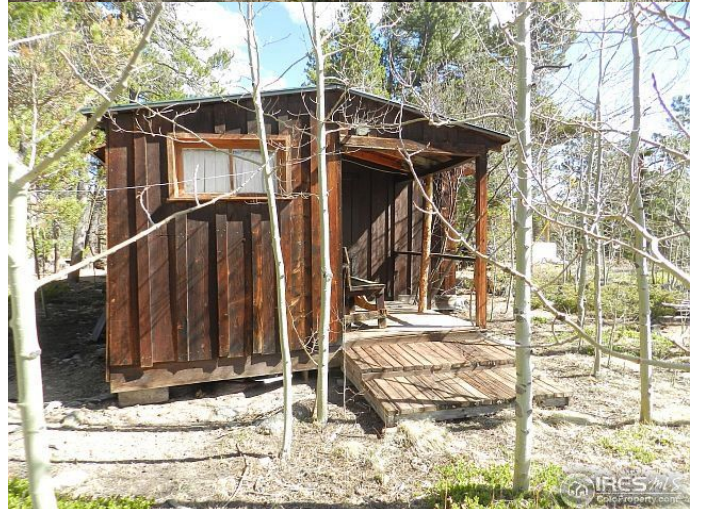

$129,000 - 57 County Road 113 S, Allenspark

MLS® #791716

$129,000

1 Bedroom, 0.00 Bathroom, 416 sqft
Residential on 0 Acres

Allenspark Area, Allenspark, CO

Just a little cabin with a big Mt. Meeker view and a lot that is heavily treed with Aspen! Located at the base of the mountain and backing up to Rocky Mountain National Park, you can start your hiking adventures right out the back door. This cabin is summer only; the property has an outhouse and will need a vault. The water is from Mt. Meeker Lodge.

Built in 1967

Essential Information

MLS® #	791716
Price	$129,000
Bedrooms	1
Bathrooms	0.00
Square Footage	416
Acres	0.32
Year Built	1967
Type	Residential
Style	1 Story/Ranch
Status	Active

Community Information

Address	57 County Road 113 S
Area	Allenspark
Subdivision	Allenspark Area
City	Allenspark
County	Boulder
State	CO